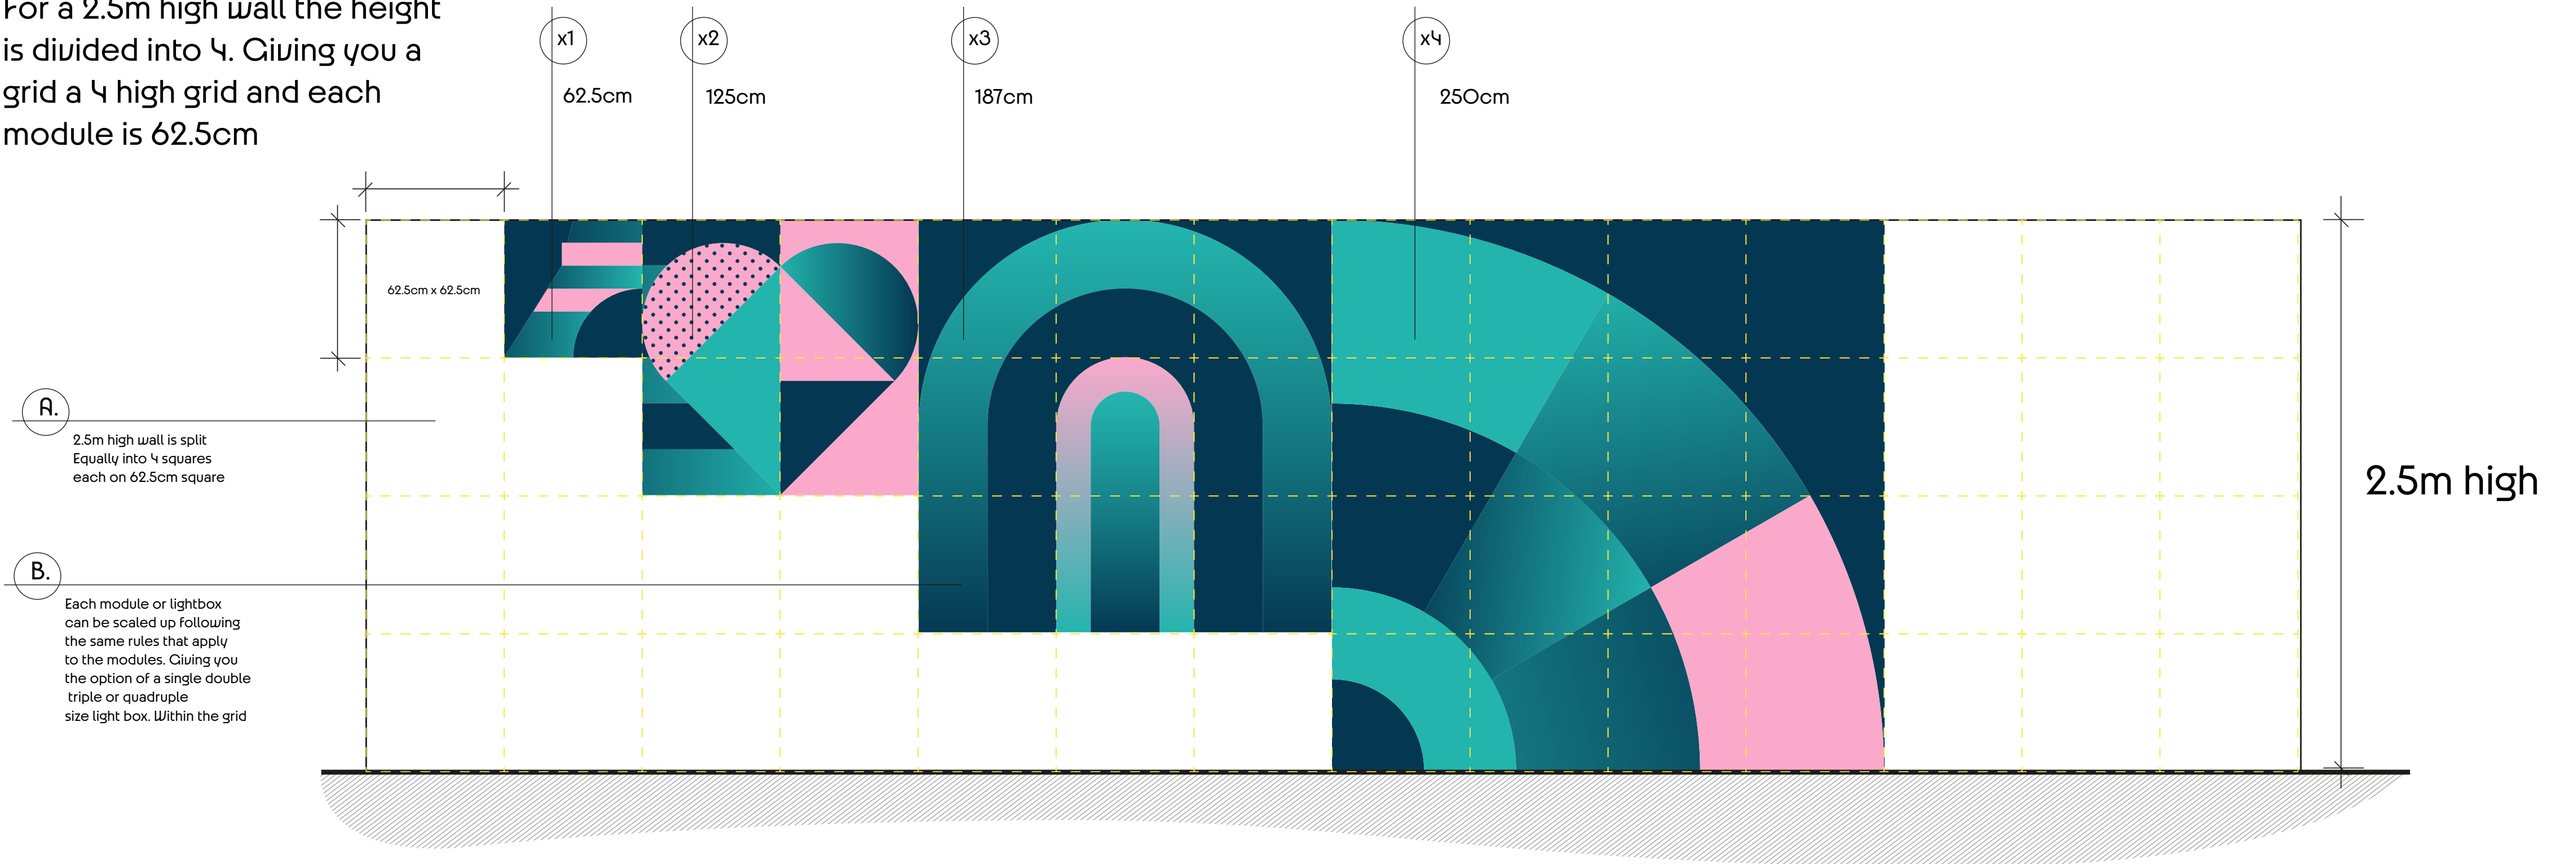

PICTOGRAMS - ON VIOLET BICHROME

MODUEL SCALE OPTIONS

For a 2.5m high wall the height is divided into 4. Giving you a grid a 4 high grid and each module is 62.5cm

Blue BIC venue felt wall colour options

keyline needs to be the dark colour version of the chosen colour

keyline needs to be the dark colour version of the chosen colour

PARIS 2024 SCALE OPTIONS - HORIZONTAL

For a 2.5m high wall the height is divided into 4. Giving you a grid a 4 high grid and each module is 62.5cm

PARIS 2024 SCALE OPTIONS - HORIZONTAL 2 MODULES

For a 2.5m high wall the height is divided into 4. Giving you a grid a 4 high grid and each module is 62.5cm

A. 2.5m high wall is split Equally into 4 squares each on 62.5cm square

B. Each module or lightbox can be scaled up following the same rules that apply to the modules. Giving you the option of a single double triple or quadruple size light box. Within the grid