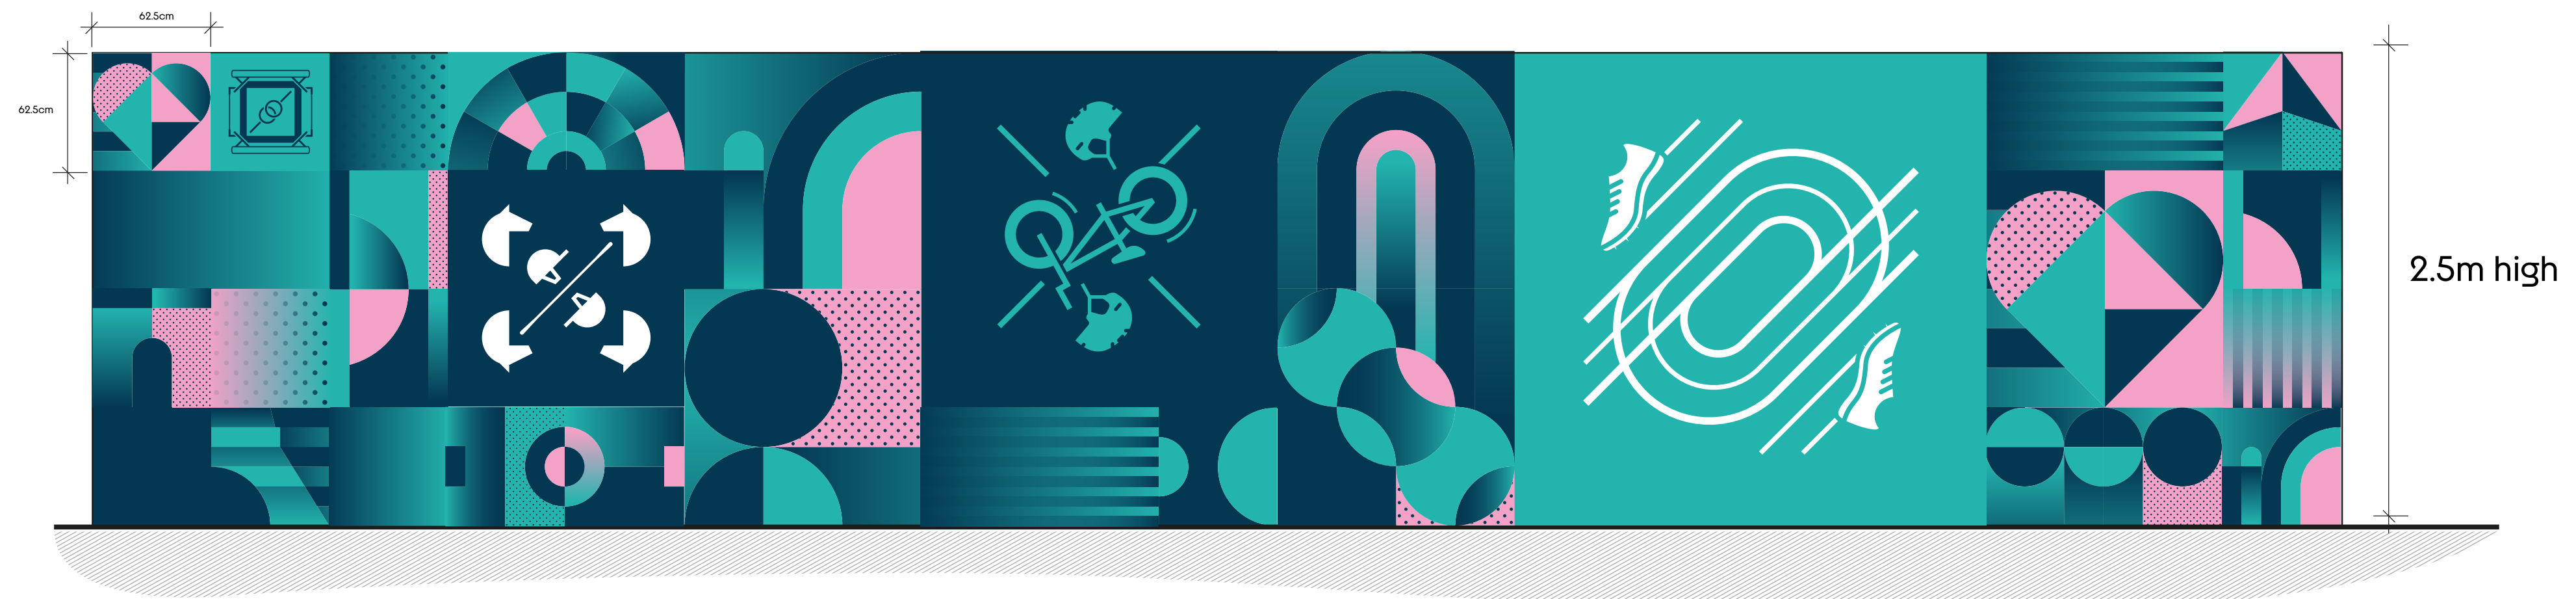

a wall with picto sports (On Location will specify that it will change according to the Paralympic events and sports / pictograms and logos must never be cut off by furniture, doors, etc.)

Violet venues

a wall with a preserved area for photo integration + a preserved area for integrating text content

PHOTOGRAPHY - ON VIOLET BICHROME

a wall with a preserved area for photo integration + a preserved area for integrating text content