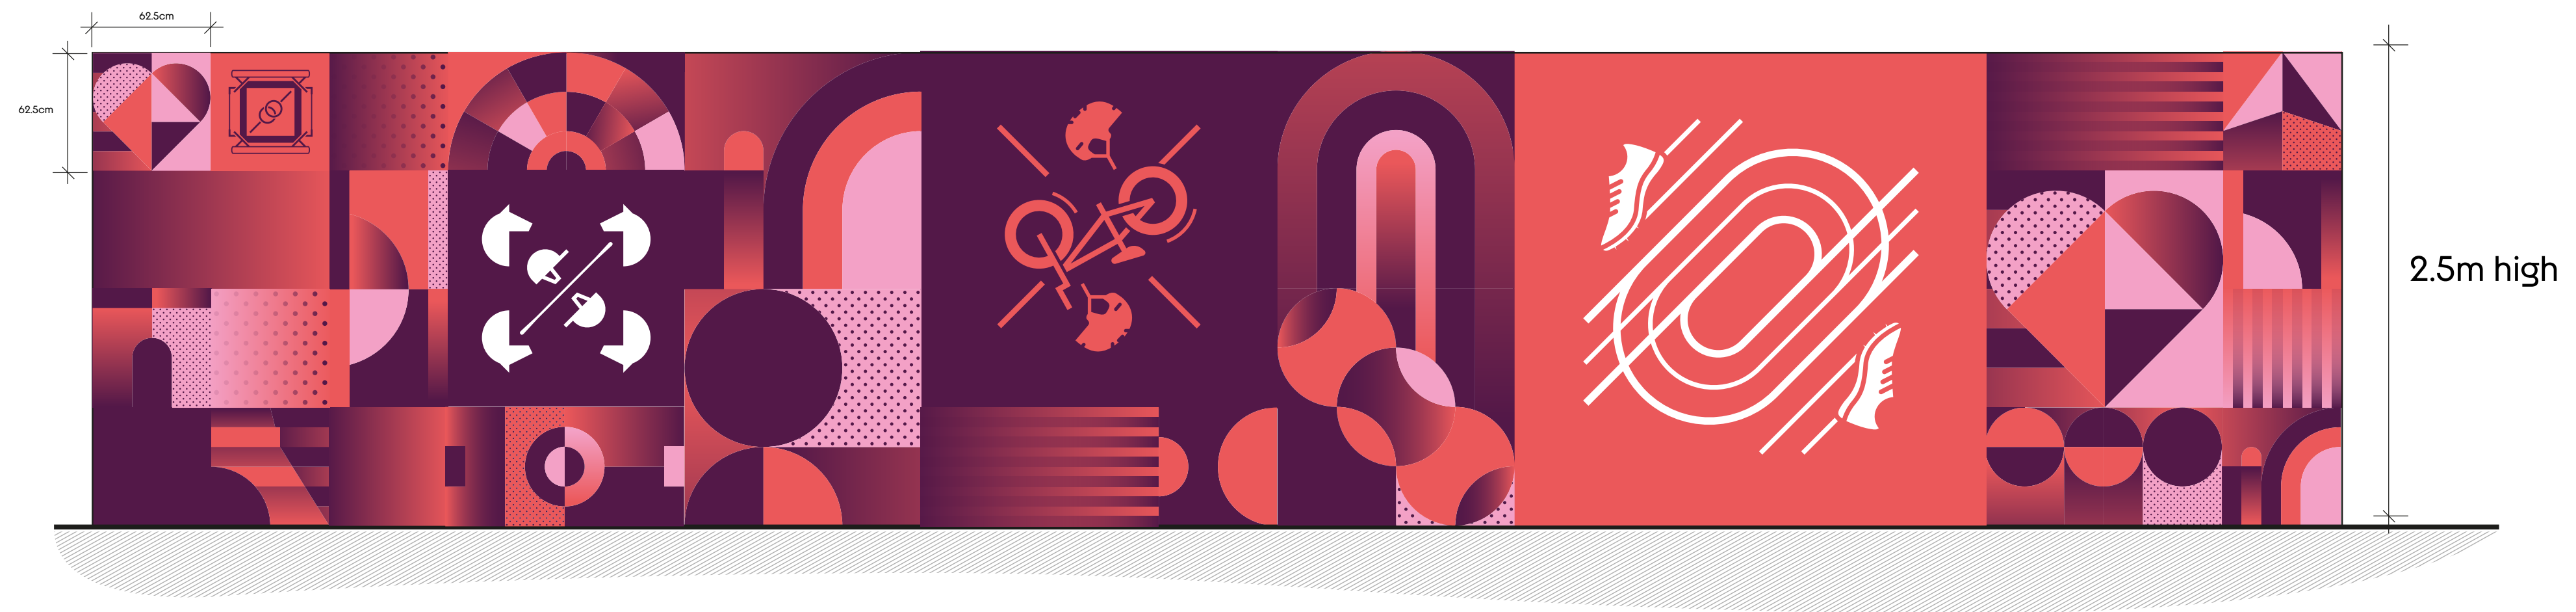

a wall with picto sports (On Location will specify that it will change according to the Paralympic events and sports / pictograms and logos must never be cut off by furniture, doors, etc.)

Violet venues

a wall with a preserved area for photo integration + a preserved area for integrating text content

PHOTOGRAPHY - ON VIOLET BICHROME

a wall with a preserved area for photo integration + a preserved area for integrating text content