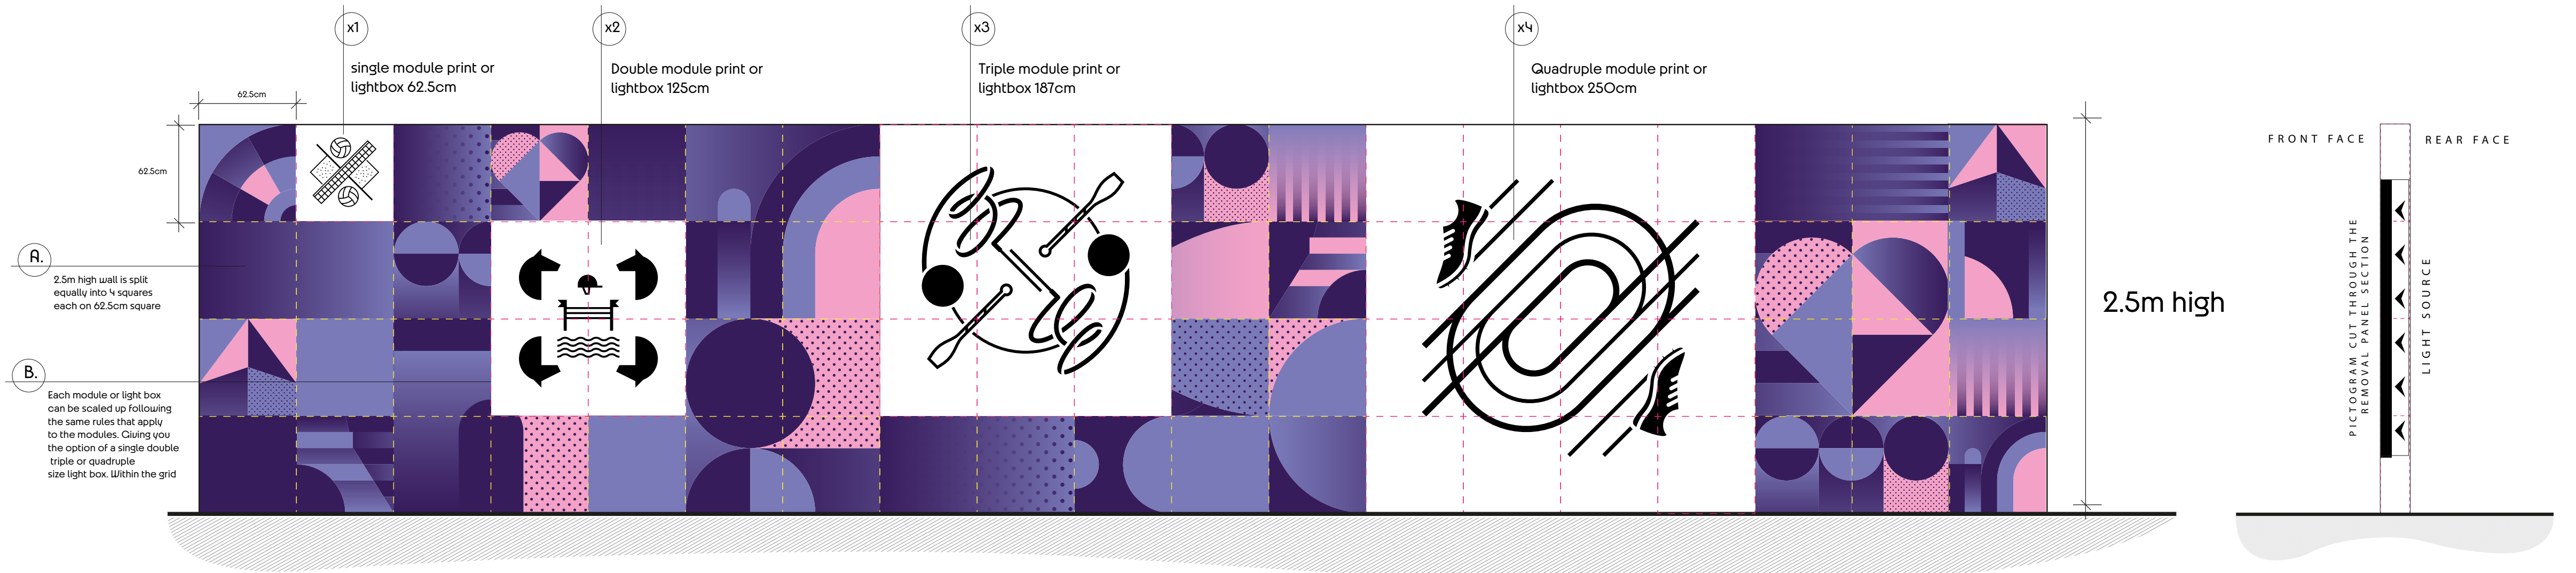

a wall with the official hospitality logo (please note that this logo will change during the Paralympics)

VIOLET MODULES BICHROME

GREEN MODULES BICHROME

RED MODULES BICHROME

OLYMPICS TO PARALYMPIC CHANGE

OLYMPIC VERSION

PICTOGRAMS - ON VIOLET BICHROME

MODUEL SCALE OPTIONS

For a 2.5m high wall the height is divided into 4. Giving you a grid a 4 high grid and each module is 62.5cm

Blue BIC venue felt wall colour options

keyline needs to be the dark colour version of the chosen colour

keyline needs to be the dark colour version of the chosen colour

PARIS 2024 SCALE OPTIONS - HORIZONTAL

For a 2.5m high wall the height is divided into 4. Giving you a grid a 4 high grid and each module is 62.5cm

PARIS 2024 SCALE OPTIONS - HORIZONTAL 2 MODULES

For a 2.5m high wall the height is divided into 4. Giving you a grid a 4 high grid and each module is 62.5cm

A. 2.5m high wall is split Equally into 4 squares each on 62.5cm square