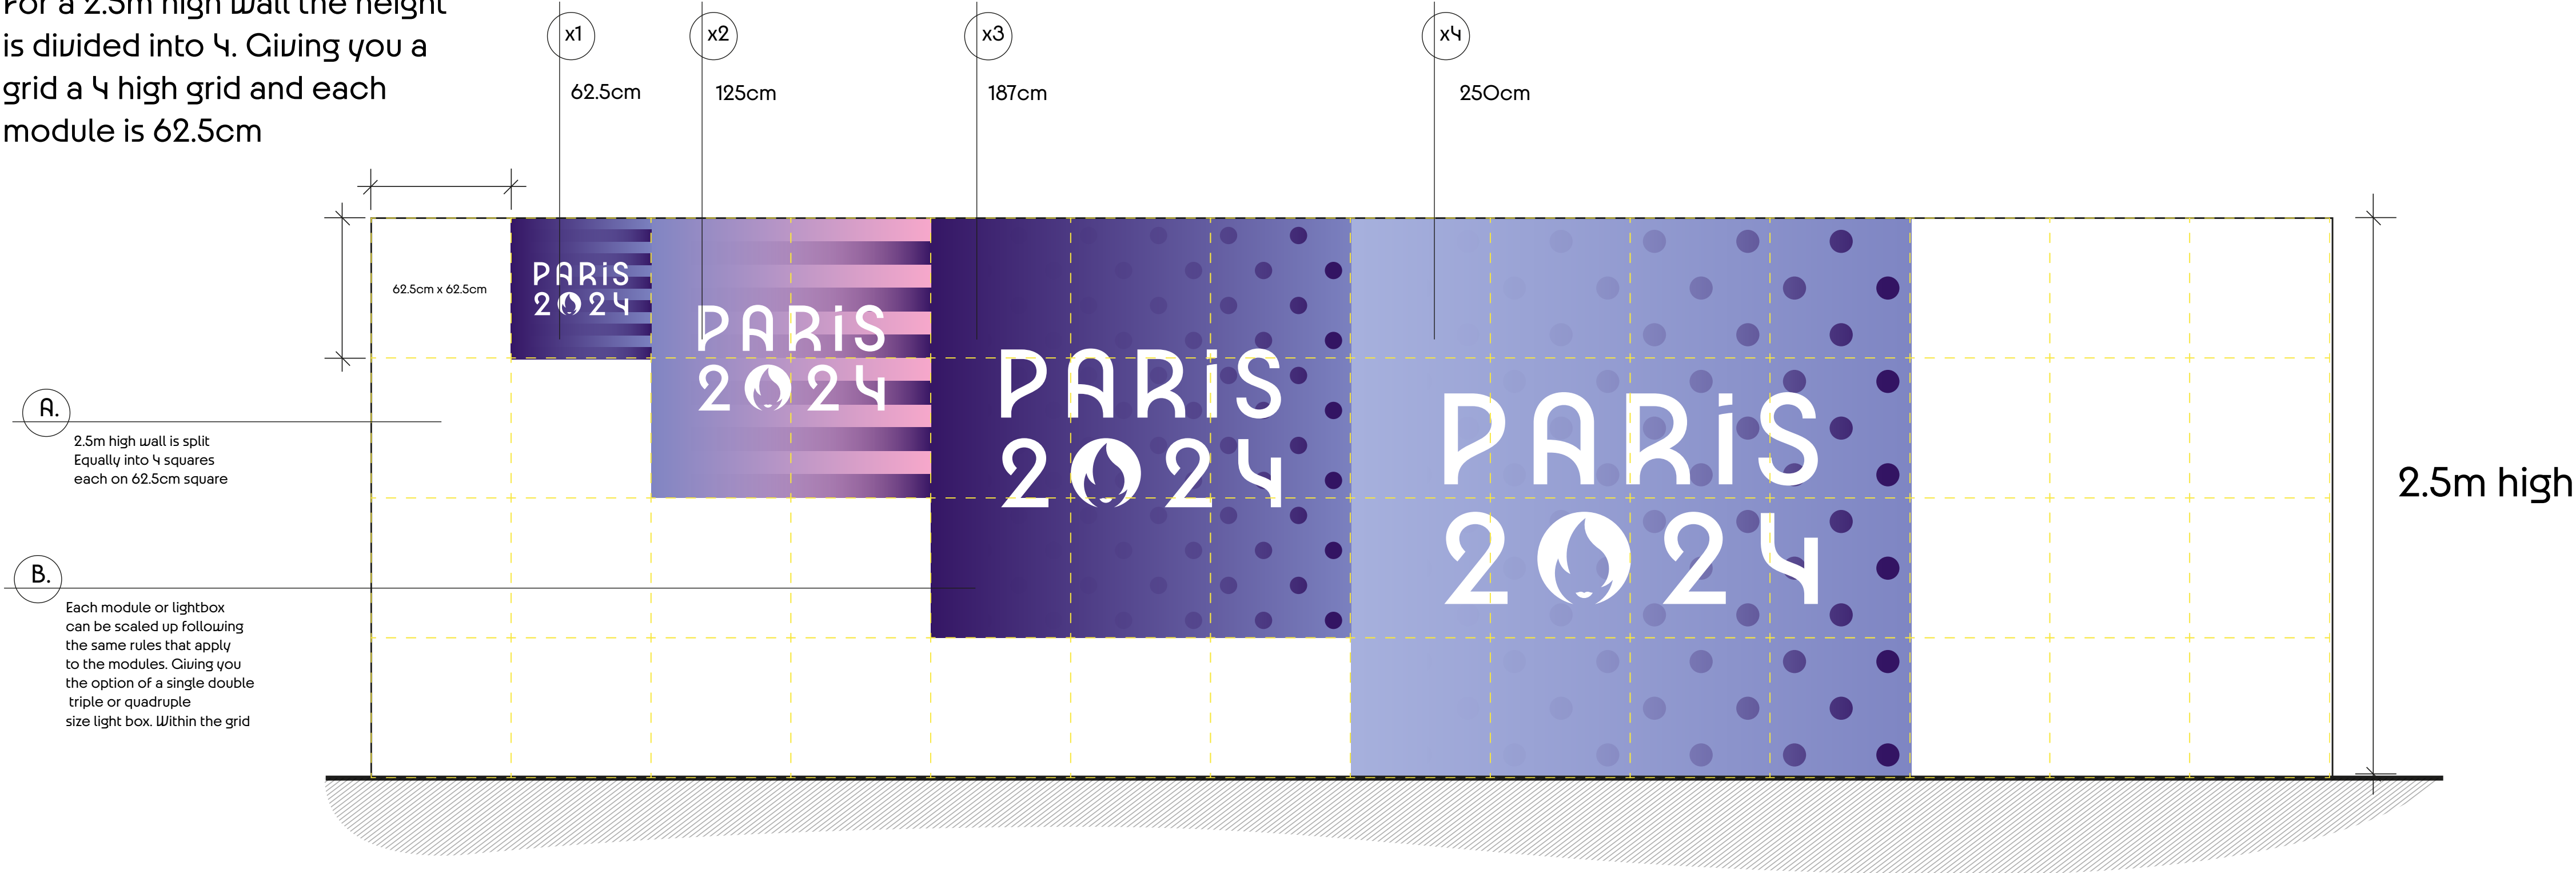

PICTOGRAMS - ON VIOLET BICHROME

MODUEL SCALE OPTIONS

For a 2.5m high wall the height is divided into 4. Giving you a grid a 4 high grid and each module is 62.5cm

Blue BIC venue felt wall colour options

keyline needs to be the dark colour version of the chosen colour

keyline needs to be the dark colour version of the chosen colour

PARIS 2024 SCALE OPTIONS - HORIZONTAL

For a 2.5m high wall the height is divided into 4. Giving you a grid a 4 high grid and each module is 62.5cm

PARIS 2024 SCALE OPTIONS - HORIZONTAL 2 MODULES

For a 2.5m high wall the height is divided into 4. Giving you a grid a 4 high grid and each module is 62.5cm

A. 2.5m high wall is split Equally into 4 squares each on 62.5cm square

B. Each module or lightbox can be scaled up following the same rules that apply to the modules. Giving you the option of a single double triple or quadruple size light box. Within the grid