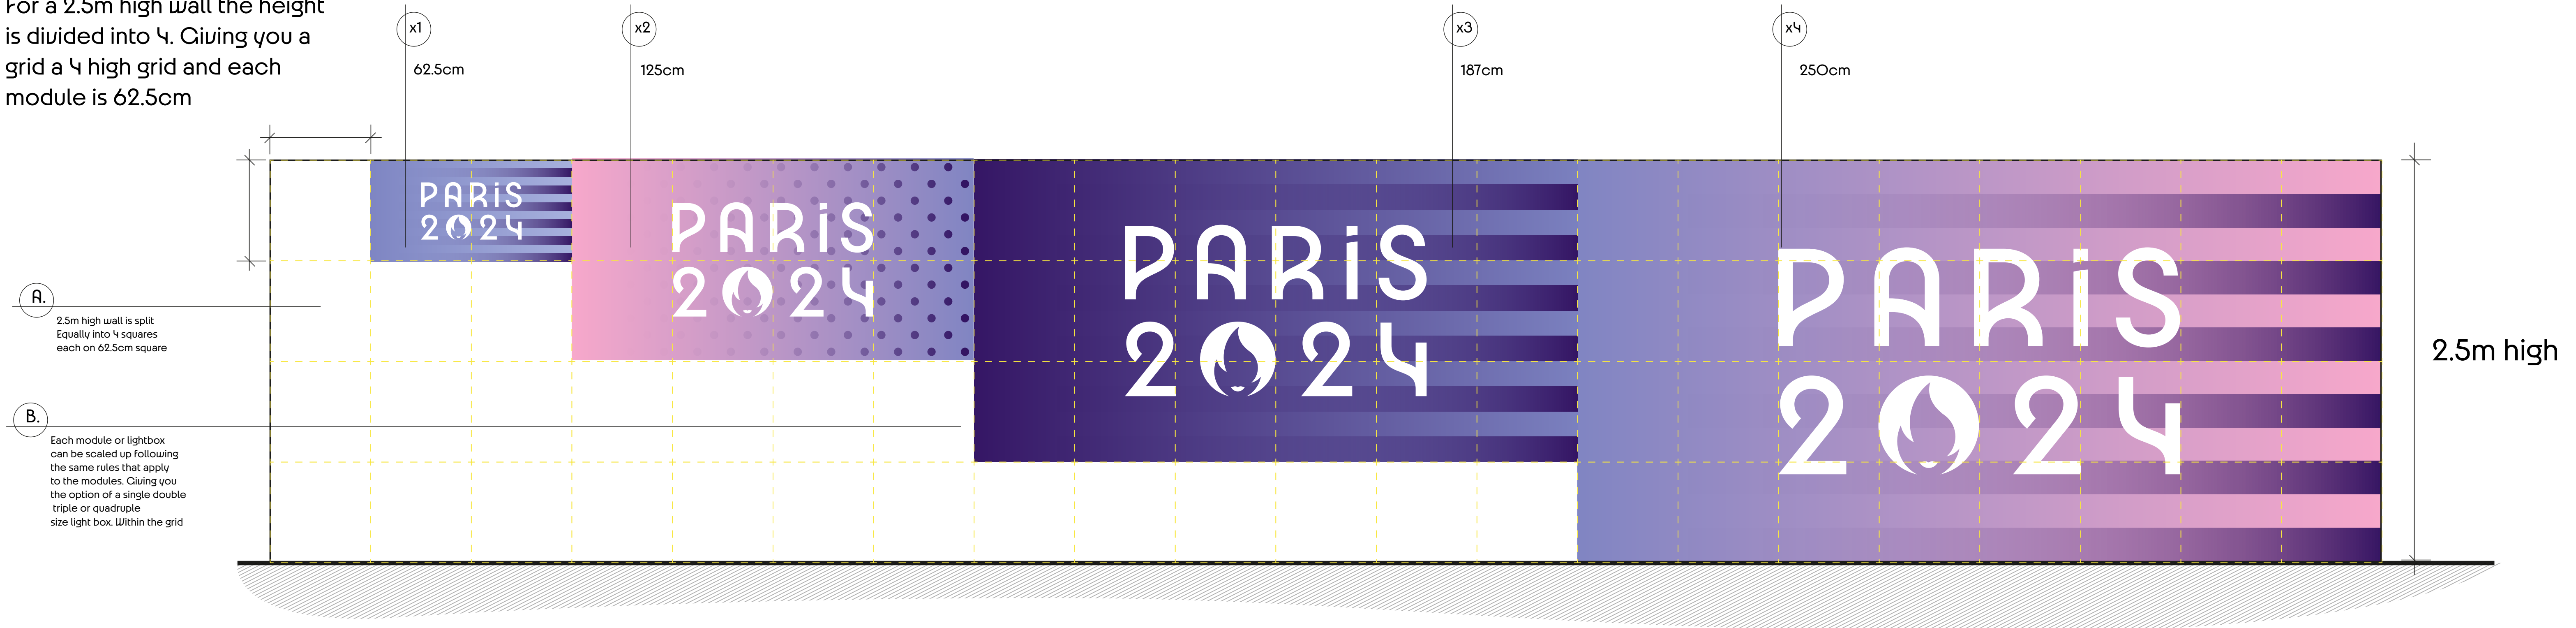

PICTOGRAMS - ON VIOLET BICHROME

MODUEL SCALE OPTIONS

For a 2.5m high wall the height is divided into 4. Giving you a grid a 4 high grid and each module is 62.5cm

Blue BIC venue felt wall colour options

keyline needs to be the dark colour version of the chosen colour

keyline needs to be the dark colour version of the chosen colour

PARIS 2024 SCALE OPTIONS - HORIZONTAL

For a 2.5m high wall the height is divided into 4. Giving you a grid a 4 high grid and each module is 62.5cm

PARIS 2024 SCALE OPTIONS - HORIZONTAL 2 MODULES

For a 2.5m high wall the height is divided into 4. Giving you a grid a 4 high grid and each module is 62.5cm

A. 2.5m high wall is split Equally into 4 squares each on 62.5cm square

B. Each module or lightbox can be scaled up following the same rules that apply to the modules. Giving you the option of a single double triple or quadruple size light box. Within the grid